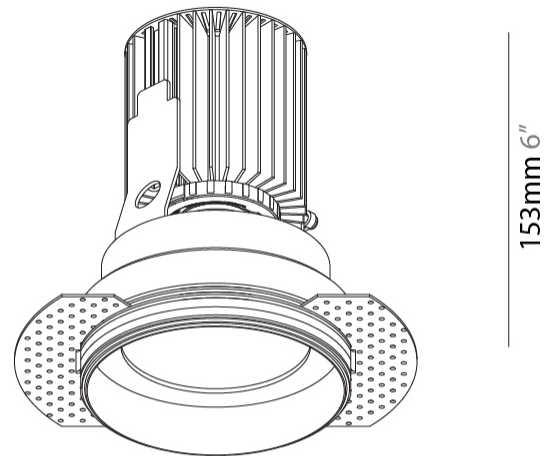

PHYSICAL

Shape: Round
Diameter (mm): 100
Diameter (in): 3 ¹⁵/₁₆
Height (mm): 153
Height (in): 6
Ceiling Thickness (mm): 10 / 12.5 / 15
Ceiling Thickness (in): 3/8 or 1/2 or 9/16
Min. Recessing Depth (mm): 170
Min. Recessing Depth (in): 6 ¹¹/₁₆
Light Distribution: Downlight
Weight (kg): 0.6
Weight (lbs): 1.322
Fixture Finish: SSR / BKV / CWI / CRY / HAB / UFT / ITA / RUA / FTG / MYG / LOD / PUS / FRO / FUP / KIA / POP / BLS / SPG / MEY / GOH / GUM / CHC / COM / ABZ / JAG / OBR / MOS / ROR
Fixture Material: Aluminum Die Cast
Cut-out Measurements: 111mm / 4 3/8" Diameter
Upon Request: Unique Sizes Unique Ceiling Thickness

ELECTRICAL

Lamp Type: LED (Zhaga Standard)
Input Wattage (W): 20.9
Total Output Wattage (W): 18.7
Dimming: Tri-Mode (Non-Dimming and Phase Dimming (120Vac only) and 0-10V Dimming)
Driver Included: No
Driver Location: Recessed Housing
Driver Type: Constant Current - Universal
Driver Class: Class 2
Housing: See components
Input Voltage (V): 120 - 277
Constant Current (MA): 500

LED

Color Temperature (°K): 2700 / 3000 / 3500 / 4000
Max. Delivered Lumen (lm): 1630 / 1670 / 1754 / 1790
CRI: >90 CRI
Lamp Life (hrs): 50000
Upon Request: Special Color Temperature RGB-W Tunable White Special LED

OPTICAL

Reflector°: 18 / 26 / 40

RATINGS AND CERTIFICATIONS

Certified By: Certified for North American Standards
IP rating: IP20

Ø 100mm 3 ¹⁵/₁₆"

Ø 155mm 6 ¹/₈"