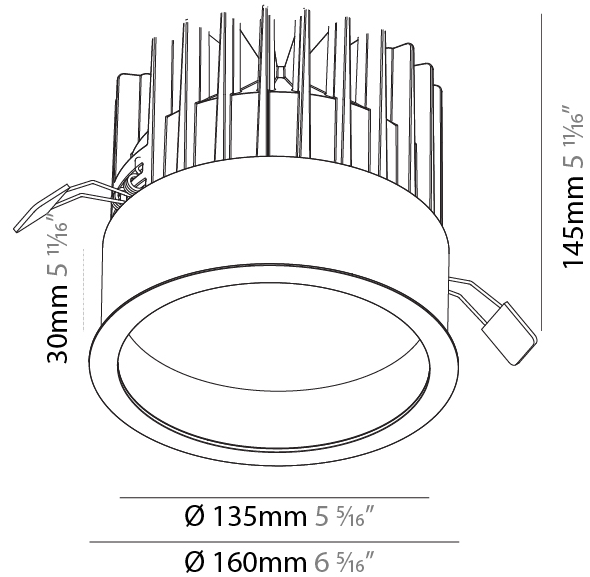

GENERAL

Series: Oiko
Subseries: Oiko Comfort
Brand: Prolight
Division: Architectural
Mounting Type: Recessed
Mounting Location: Ceiling
Subcategory: Downlight

PHYSICAL

Shape: Round
Diameter (mm): 160
Diameter (in): 6 5/16
Height (mm): 145
Height (in): 5 11/16
Ceiling Thickness (mm): 10 / 12.5 / 15
Ceiling Thickness (in): 3/8 or 1/2 or 9/16
Min. Recessing Depth (mm): 150
Min. Recessing Depth (in): 5 7/8
Light Distribution: Downlight
Weight (kg): 1.224
Weight (lbs): 2.7
Fixture Finish: SSR / BKV / CWI / CRY / HAB / UFT / ITA / RUA / FTG / MYG / LOD / PUS / FRO / FUP / KIA / POP / BLS / SPG / MEY / GOH / GUM / CHC / COM / ABZ / JAG / OBR / MOS / ROR
Fixture Material: Aluminum Die Cast
Cut-out Measurements: D. - 155mm / 6 1/8"

ELECTRICAL

Lamp Type: LED (Zhaga Standard)
Input Wattage (W): 37.4
Total Output Wattage (W): 33.6 / 34.1
Dimming: Tri-Mode (Non-Dimming and Phase Dimming (120Vac only) and 0-10V Dimming)
Driver Included: No
Driver Location: Recessed Housing
Driver Type: Constant Current - Universal
Housing: See components
Input Voltage (V): 120 - 277
Constant Current (MA): 900

LED

Number of LEDs: 1
Color Temperature (°K): 3000 / 3500 / 4000
Max. Delivered Lumen (lm): 2940 / 3061 / 3123
CRI: >90 CRI
Lamp Life (hrs): 50000

OPTICAL

Reflector: 17 / 30 / 50

RATINGS AND CERTIFICATIONS

Certified By: Certified for North American Standards
IP rating: IP20