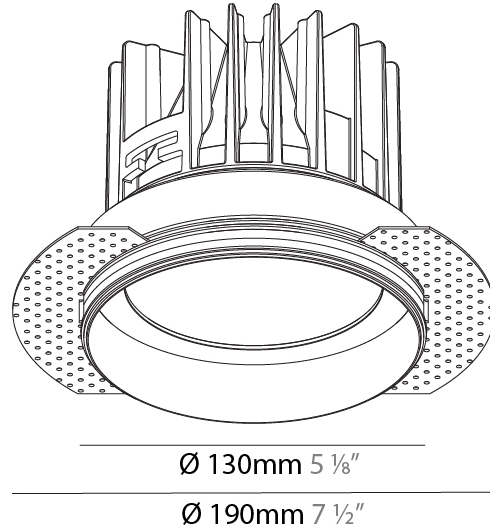

PHYSICAL

Shape: Round
Diameter (mm): 130
Diameter (in): 5 1/8
Height (mm): 122
Height (in): 4 13/16
Ceiling Thickness (mm): 10 / 12.5 / 15
Ceiling Thickness (in): 3/8 or 1/2 or 9/16
Min. Recessing Depth (mm): 130
Min. Recessing Depth (in): 5 1/8
Light Distribution: Downlight
Weight (kg): 0.882
Weight (lbs): 1.944
Fixture Finish: SSR / BKV / CWI / CRY / HAB / UFT / ITA / RUA / FTG / MYG / LOD / PUS / FRO / FUP / KIA / POP / BLS / SPG / MEY / GOH / GUM / CHC / COM / ABZ / JAG / OBR / MOS / ROR
Fixture Material: Aluminum Die Cast
Cut-out Measurements: 142mm / 5 9/16"
Upon Request: Unique Sizes Unique Ceiling Thickness

ELECTRICAL

Lamp Type: LED (Zhaga Standard)
Input Wattage (W): 28.6
Total Output Wattage (W): 26.4
Dimming: Tri-Mode (Non-Dimming and Phase Dimming (120Vac only) and 0-10V Dimming)
Driver Included: No
Driver Location: Recessed Housing
Driver Type: Constant Current - Universal
Driver Class: Class 2
Housing: See components
Input Voltage (V): 120 - 277
Constant Current (MA): 700

LED

Color Temperature (°K): 2700 / 3000 / 3500 / 4000
Max. Delivered Lumen (lm): 2282 / 2340 / 2436 / 2486
CRI: >90 CRI
Lamp Life (hrs): 50000

OPTICAL

Reflector°: 12 / 24 / 40

RATINGS AND CERTIFICATIONS

Certified By: Certified for North American Standards
IP rating: IP20
Upon Request: Special Beam Angles